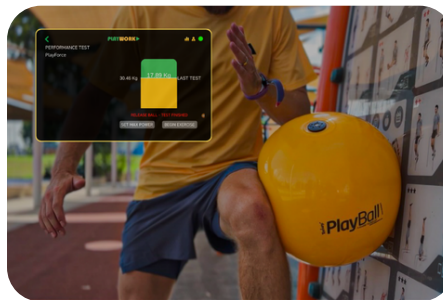

— Emily R., Physical Therapist

Experience Precision & Play: Accurate Measurements and Engaging Games with the 25.5"/65CM Smart PLAYBALL

Track Every Move, Elevate Every Game—All in One Innovative Training Tool

Precise measurements

- ✔ Measure critical metrics: force strength, rep. count, range of motion and more.
- ✔ Track your workouts in real-time through the PLAYWORK app.
- ✔ Provides detailed, organ-specific feedback to optimize recovery.
- ✔ Generate outcome reports and statistics and follow patients progress over time.